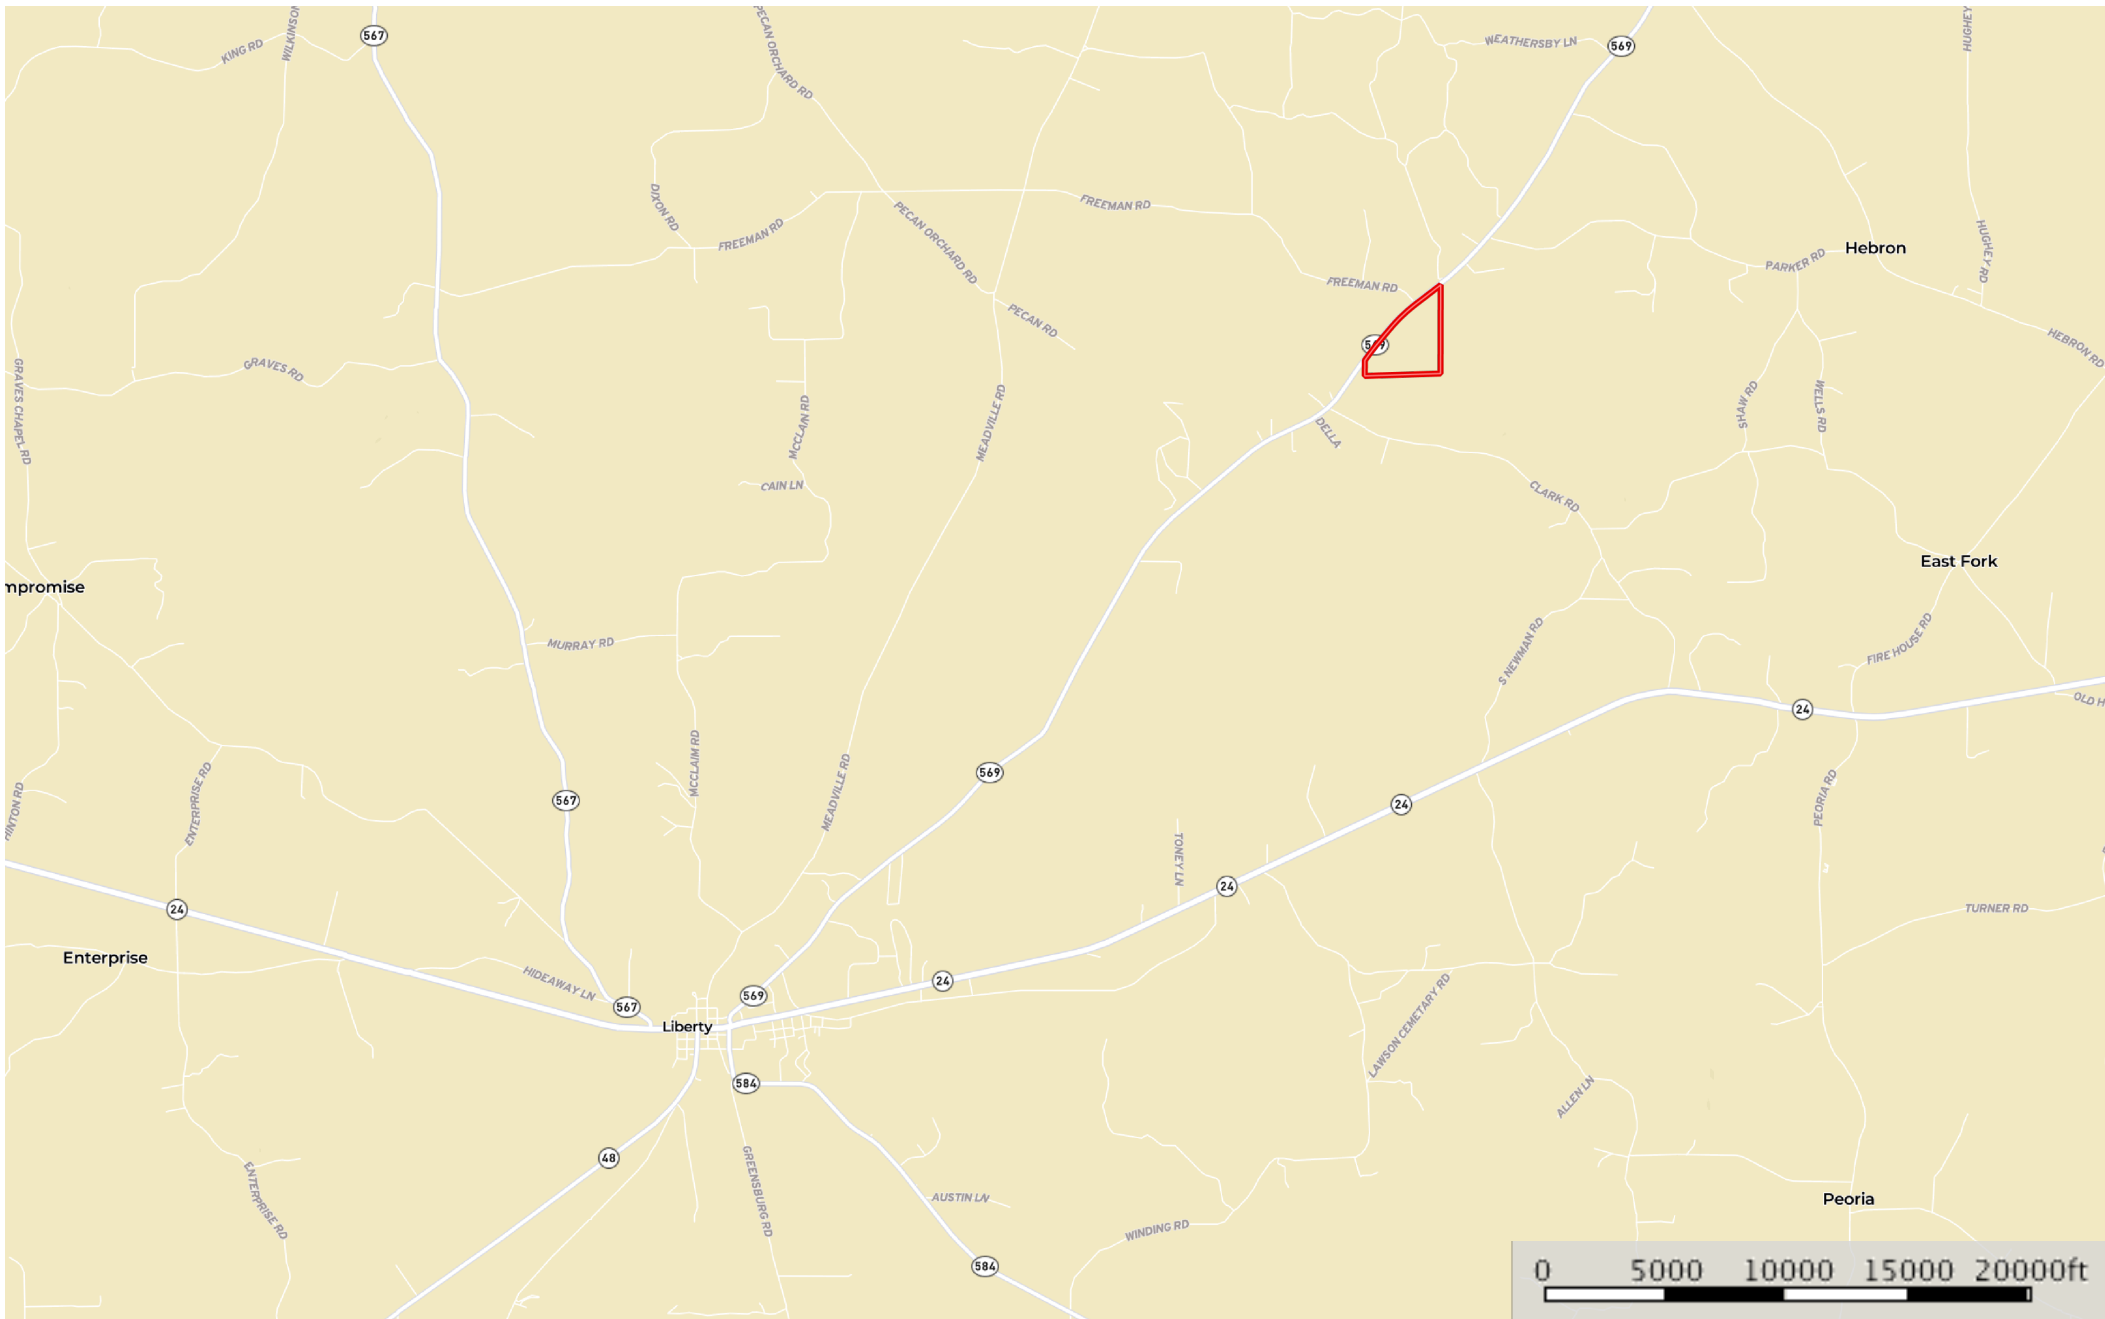

# AM125

Amite County, Mississippi, 125 AC +/-

 Boundary